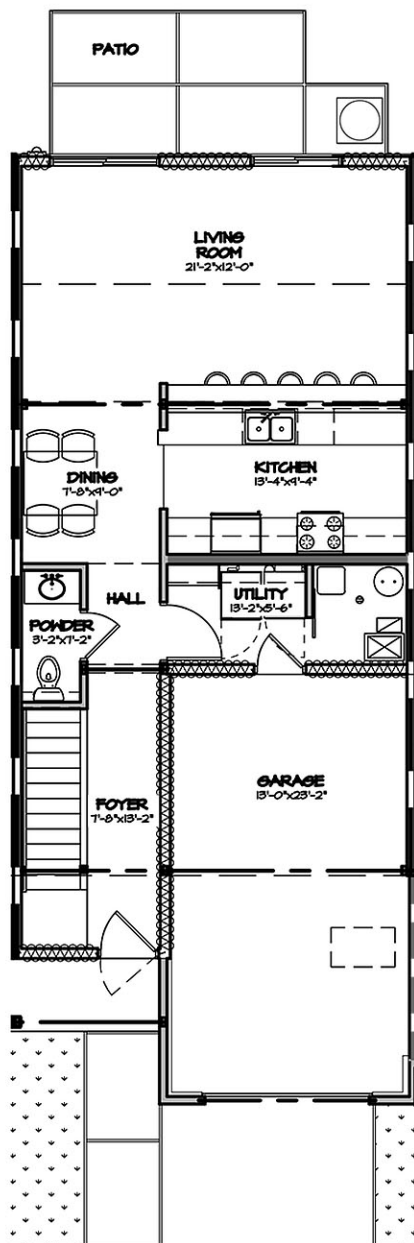

Terra Creek Apartment Homes

375 Bienterra Trail • Rockford, IL 61107

Ph 815-397-3320 / Fax 815-397-3380

Toll Free 888-815-3972

THE *Willow*

2 Bedrooms • 2½ Bath

First Floor 759 Square Feet
Second Floor 572 Square Feet

Total Town Home
1,331 Square Feet